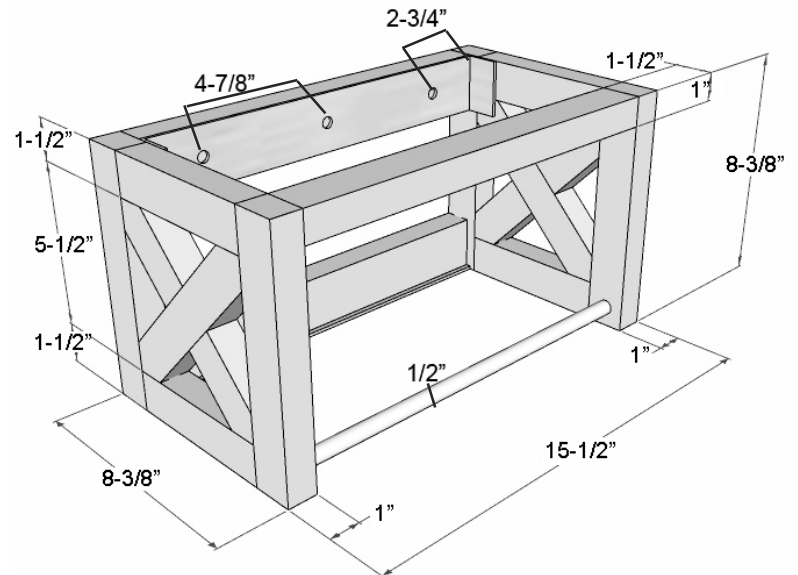

MODENA VANITY

Cat. No.
VA004

Features:

- ▶ Natural Teak wood construction
- ▶ Wood will weather if left unsealed outdoors
- ▶ Monocoat oil can be used to refresh finish when necessary
- ▶ To be used with 5-004 basin
- ▶ Available in 5 colors
- ▶ Built-in stainless steel towel bar

Colors:

TE	Teak
MA	Mahogany
TG	Teak Grey
TW	Teak White
EO	European Oak

Width: 15-1/2"
Depth: 8-3/8"
Height: 8-3/8"

Care and Maintenance:

Teak is naturally resistant to water making it useful both indoors and out. The finish can be left natural to weather or sealed to preserve the original finish. The light texture of teak wood helps to prevent slipping. We recommend Teak Guard Super Cleaner to maintain and protect your teak products.